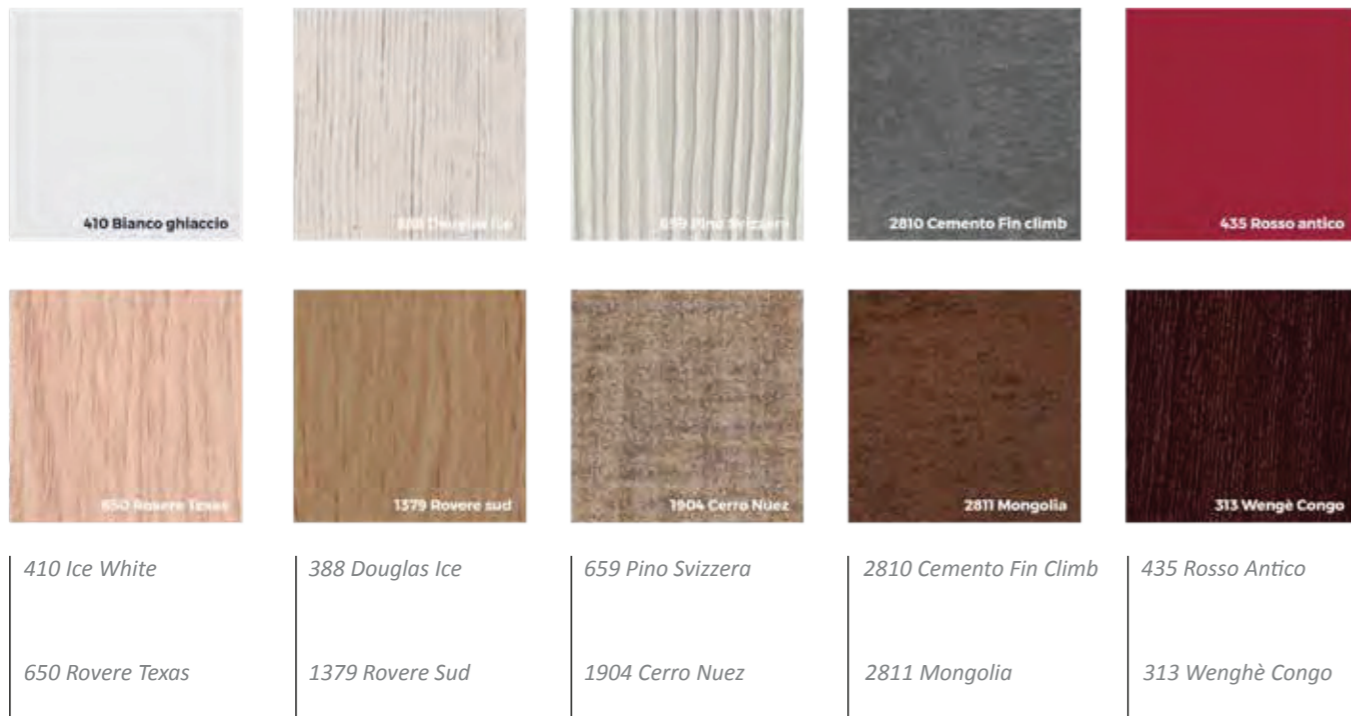

Available finishing for Capri PEDI SPA and ELBA PEDI SPA

The images are for illustrative purposes only and may not reflect the actual image of the finishing.

ACCESSORIES UPON REQUEST

All Water beds have a standard setting customizable upon request.